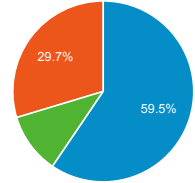


 All Users
100.00% Sessions

Total Visits

61,681
% of Total: 100.00% (61,681)

Pageviews

134,724
% of Total: 100.00% (134,724)

Unique Pageviews

103,678
% of Total: 100.00% (103,678)

Unique Visitors

62.85%
Avg for View: 62.85% (0.00%)

New vs. Returned Visitors

■ New Visitor ■ Returning Visitor

Avg. Visits per Visitor

■ 1 ■ 2 ■ Other

Total Pageviews

Page Title	Pageviews	Bounce Rate
ICS-CERT	13,414	47.10%
ICS-CERT Advisories ICS-CERT	9,601	49.44%
Training Available Through ICS-CERT ICS-CERT	6,507	46.21%
Calendar ICS-CERT	5,875	76.39%
ICS-CERT Alerts ICS-CERT	4,143	63.06%
Assessments ICS-CERT	2,587	47.68%
404 - Not Found ICS-CERT	2,488	61.15%
Emerson DeltaV ICS-CERT	2,203	72.39%
Standards and References ICS-CERT	2,108	46.27%
Downloading and Installing CSET ICS-CERT	2,101	42.32%