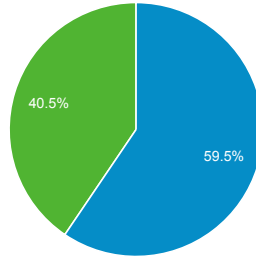


 All Users
100.00% Sessions

Total Visits

61,681
% of Total: 100.00% (61,681)

Pageviews

134,724
% of Total: 100.00% (134,724)

Unique Pageviews

103,678
% of Total: 100.00% (103,678)

Unique Visitors

42,110
% of Total: 100.00% (42,110)

Avg. Pages / Visit

2.18
Avg for View: 2.18 (0.00%)

Avg. Visit Duration

00:02:13
Avg for View: 00:02:13 (0.00%)

Avg. Time on Page

00:01:50
Avg for View: 00:01:50 (0.00%)

Bounce Rate

62.85%
Avg for View: 62.85% (0.00%)

New vs. Returned Visitors

■ New Visitor ■ Returning Visitor

Avg. Visits per Visitor

■ 1 ■ 2 ■ Other

Total Pageviews

Page Title	Pageviews	Bounce Rate
ICS-CERT	13,414	47.10%
ICS-CERT Advisories ICS-CERT	9,601	49.44%
Training Available Through ICS-CERT ICS-CERT	6,507	46.21%
Calendar ICS-CERT	5,875	76.39%
ICS-CERT Alerts ICS-CERT	4,143	63.06%
Assessments ICS-CERT	2,587	47.68%
404 - Not Found ICS-CERT	2,488	61.15%
Emerson DeltaV ICS-CERT	2,203	72.39%
Standards and References ICS-CERT	2,108	46.27%
Downloading and Installing CSET ICS-CERT	2,101	42.32%