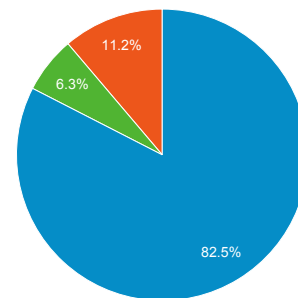

512,402

% of Total: 100.00% (512,402)

Unique Visitors

291,178

% of Total: 100.00% (291,178)

Avg. Pages / Visit

1.85

Site Avg: 1.85 (0.00%)

Site Avg: 59.79% (0.00%)

New vs. Returned Visitors

■ New Visitor ■ Returning Visitor

Avg. Visits per Visitor

■ 1 ■ 2 ■ Other

Top Pageviews

Page Title	Pageviews	Bounce Rate
GameOver Zeus P2P Malware US-CERT	122,303	72.50%
Redirection page US-CERT	95,273	32.14%
US-CERT United States Computer Emergency Readiness Team	55,031	59.30%
Current Activity US-CERT	53,990	77.08%
Incident Reporting System US-CERT	21,936	72.03%
2014 Alerts US-CERT	16,647	54.37%
National Cyber Awareness System US-CERT	12,961	34.53%
Google Releases Security Updates for Chrome and Chrome OS US-CERT	8,332	38.65%
Publications US-CERT	8,275	45.70%
OpenSSL Releases Security Advisory US-CERT	8,154	62.91%

Total Unique Searches by Search ...

Search Term	Total Unique Searches
cryptolocker	116
cryptowall	72
zeus	59
CVE-2014-0224	58
gameover zeus	49
java	45
heartbleed	34
chrome	33
conficker worm	30
gameoverzeus	30