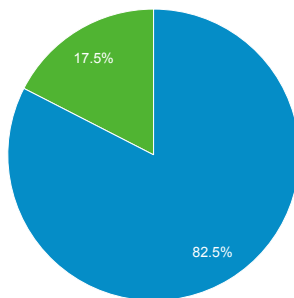

512,402

% of Total: 100.00% (512,402)

Unique Visitors

291,178

% of Total: 100.00% (291,178)

Avg. Pages / Visit

1.85

Site Avg: 1.85 (0.00%)

Avg. Visit Duration

00:02:06

Site Avg: 00:02:06 (0.00%)

Avg. Time on Page

00:02:28

Site Avg: 00:02:28 (0.00%)

Bounce Rate

59.79%

Site Avg: 59.79% (0.00%)

New vs. Returned Visitors

■ New Visitor ■ Returning Visitor

Avg. Visits per Visitor

■ 1 ■ 2 ■ Other

Top Pageviews

Page Title	Pageviews	Bounce Rate
GameOver Zeus P2P Malware US-CERT	122,303	72.50%
Redirection page US-CERT	95,273	32.14%
US-CERT United States Computer Emergency Readiness Team	55,031	59.30%
Current Activity US-CERT	53,990	77.08%
Incident Reporting System US-CERT	21,936	72.03%
2014 Alerts US-CERT	16,647	54.37%
National Cyber Awareness System US-CERT	12,961	34.53%
Google Releases Security Updates for Chrome and Chrome OS US-CERT	8,332	38.65%
Publications US-CERT	8,275	45.70%
OpenSSL Releases Security Advisory US-CERT	8,154	62.91%