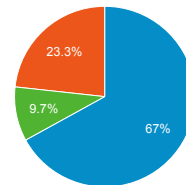

Avg for View: 68.06% (0.00%)

New vs. Returned Visitors

New Visitor Returning Visitor

Avg. Visits per Visitor

1 2 Other

Top Pageviews

Page Title	Pageviews	Bounce Rate
US-CERT United States Computer Emergency Readiness Team	64,433	62.95%
Current Activity US-CERT	41,403	67.13%
Google Releases Security Updates for Chrome and Chrome OS US-CERT	22,625	99.86%
Tips US-CERT	13,531	52.44%
2015 Alerts US-CERT	13,299	51.38%
Incident Reporting System US-CERT	13,228	71.67%
Securing Your Home Network	11,668	79.02%
National Cyber Awareness System US-CERT	9,674	38.97%
Dorkbot	9,337	73.16%
Before You Connect a New Computer to the Internet	7,429	73.78%