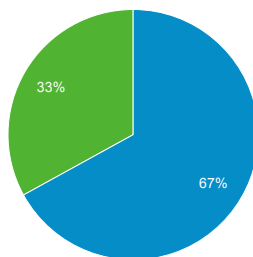

315,310

% of Total: 100.00% (315,310)

Unique Visitors

168,560

% of Total: 100.00% (168,560)

Avg. Pages / Visit

1.86

Avg for View: 1.86 (0.00%)

Avg. Visit Duration

00:03:09

Avg for View: 00:03:09 (0.00%)

Avg. Time on Page

00:03:37

Avg for View: 00:03:37 (0.00%)

Bounce Rate

68.06%

Avg for View: 68.06% (0.00%)

New vs. Returned Visitors

New Visitor Returning Visitor

Avg. Visits per Visitor

1 2 Other

Top Pageviews

Page Title	Pageviews	Bounce Rate
US-CERT United States Computer Emergency Readiness Team	64,433	62.95%
Current Activity US-CERT	41,403	67.13%
Google Releases Security Updates for Chrome and Chrome OS US-CERT	22,625	99.86%
Tips US-CERT	13,531	52.44%
2015 Alerts US-CERT	13,299	51.38%
Incident Reporting System US-CERT	13,228	71.67%
Securing Your Home Network	11,668	79.02%
National Cyber Awareness System US-CERT	9,674	38.97%
Dorkbot	9,337	73.16%
Before You Connect a New Computer to the Internet	7,429	73.78%